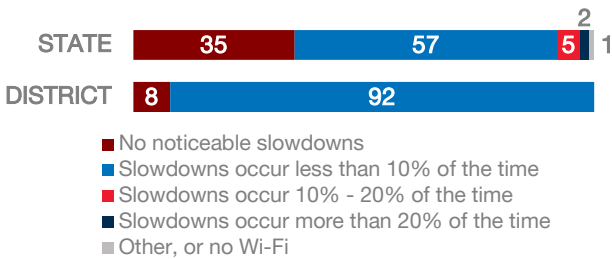

SCHOOLS EXPERIENCING DECLINES IN WI-FI SERVICE SPEEDS DURING SCHOOLTIME (%)