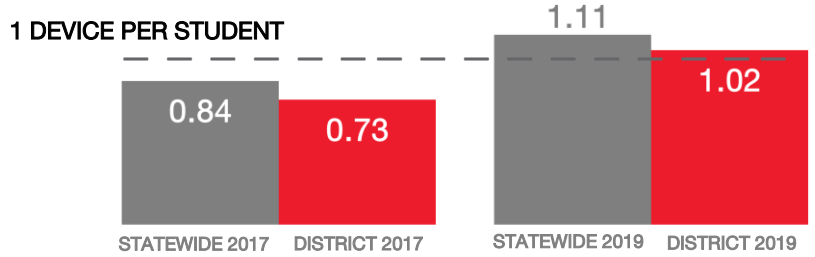

SCHOOLS EXPERIENCING DECLINES IN WI-FI SERVICE SPEEDS DURING SCHOOLTIME (%)

HOW SCHOOL WI-FI NETWORKS WERE DESIGNED

NETWORK GEAR IN SCHOOLS

AGE OF WIRELESS GEAR (%)

AGE OF WIRED GEAR (%)

COMPUTING DEVICES PER STUDENT