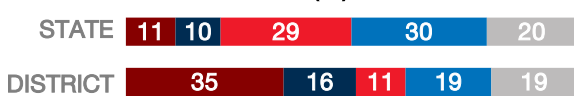

SCHOOLS EXPERIENCING DECLINES IN WI-FI SERVICE SPEEDS DURING SCHOOLTIME (%)

HOW SCHOOL WI-FI NETWORKS WERE DESIGNED

NETWORK GEAR IN SCHOOLS

AGE OF WIRELESS GEAR (%)

AGE OF WIRED GEAR (%)

COMPUTING DEVICES PER STUDENT