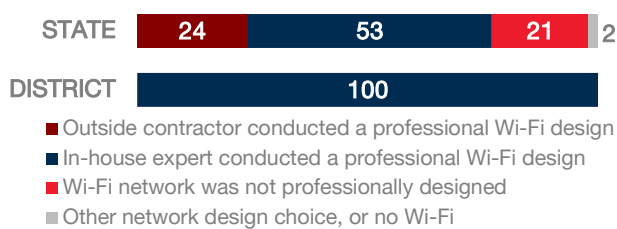

HOW SCHOOL WI-FI NETWORKS WERE DESIGNED