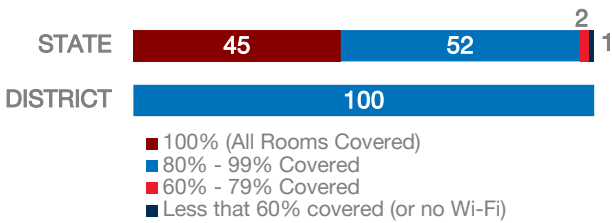

Salt Lake City School District

DISTRICT FACTS

Area Population	195,692
Enrollment	22,548
Number of Schools	37
Urban or Rural	Urban
Median Household Income	\$56,360
Poverty Rate	17.9%

WI-FI NETWORKS

WI-FI COVERAGE REPORTED BY SCHOOLS (%)