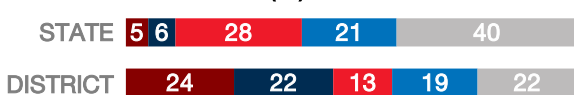

SCHOOLS EXPERIENCING DECLINES IN WI-FI SERVICE SPEEDS DURING SCHOOLTIME (%)

HOW SCHOOL WI-FI NETWORKS WERE DESIGNED

NETWORK GEAR IN SCHOOLS

AGE OF WIRELESS GEAR (%)

AGE OF WIRED GEAR (%)

COMPUTING DEVICES PER STUDENT